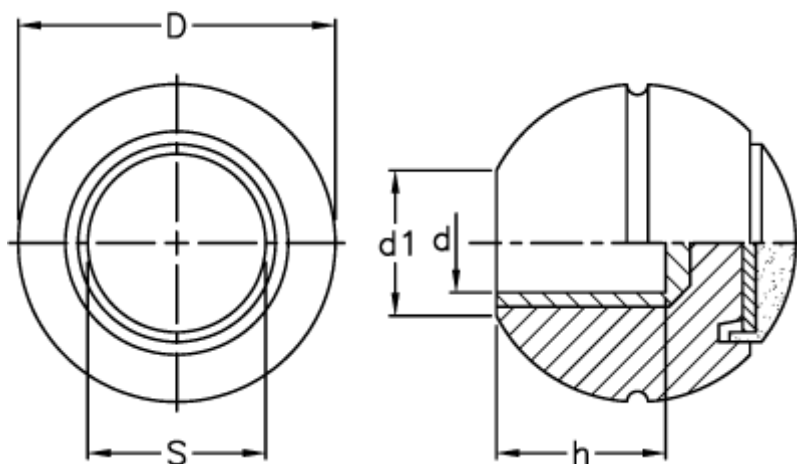

Article number: 2304055001

Description: E+G Knob w/transparent cap
SH.35 N-8

Measures

d = 8
D = 35
d1 = 15
h = 14
S = 20